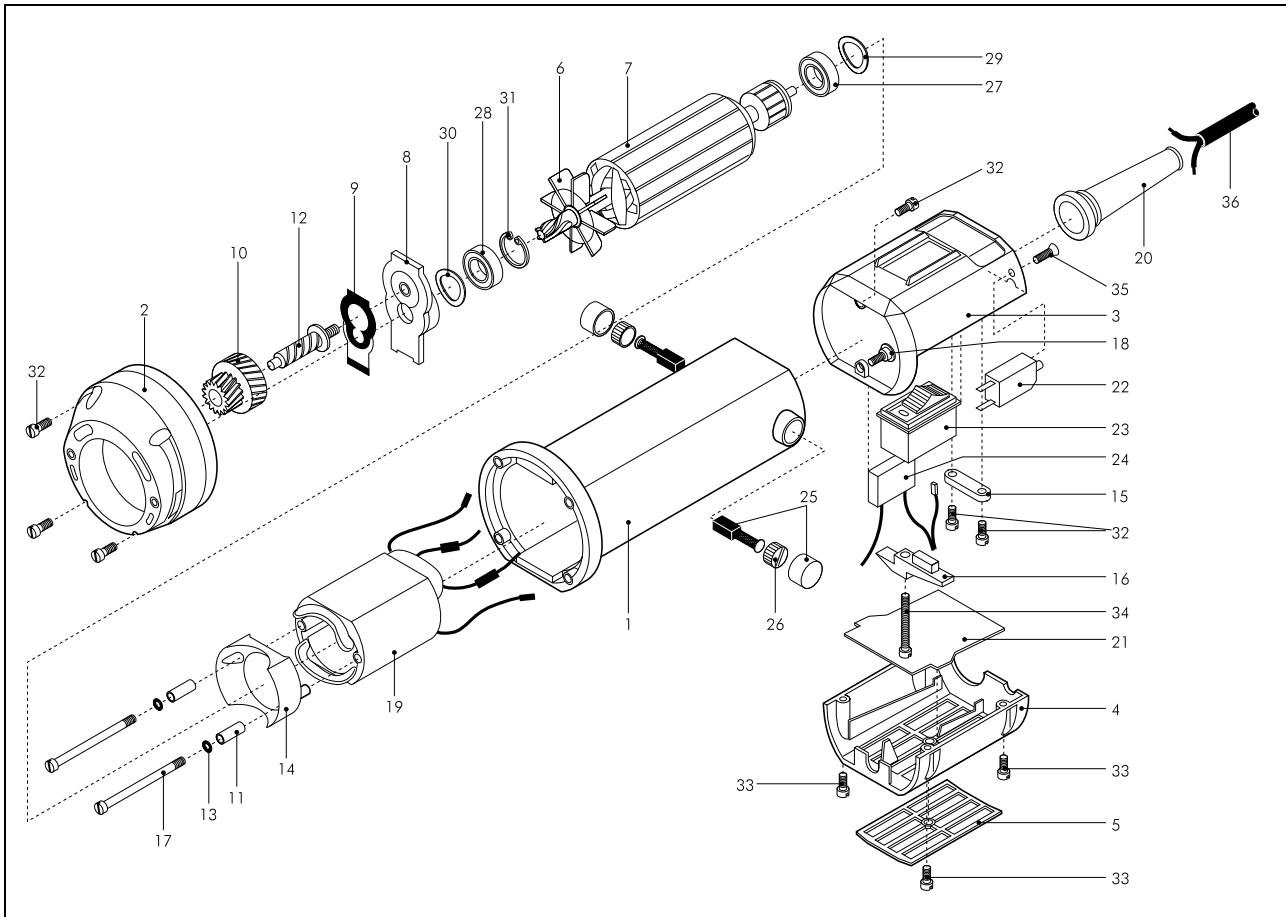

POS	ART-NO	DESCRIPTION	TOTAL
	717-750	Shear head assembly Mod. 84 & 12V incl. Blades	
1	717-708	Shear head case	1x
2	717-701	Swivelling fork	1x
3	717-724	Housing cover black	1x
4	717-704	Prong 2½" narrow right	option
5	717-705	Prong 2½" narrow left	option
6	717-706	Prong 3" wide left	1x
7	717-707	Prong 3" wide right	1x
8	717-709	Tension link spring	1x
9	717-711	Gear 30 teeth black	1x
10	717-712	Gauge plate 2½" narrow	option
11	717-713	Gauge plate 3" wide	1x
12	717-715	Crank spindle	1x
13	717-716	Crank roller	1x
14	717-717	Tension lock spring	1x
15	717-718	Lid bush	1x
16	717-719	Fulcrum post	1x
17	717-720	Comb screw	2x
18	717-721	Tension nut	1x
19	717-722	Locknut	1x
20	717-723	Sliding sleeve	1x
21	717-725	Bearing 608-2RS	1x
22	717-726	Countersunk head screw M4 x 28	2x
23	717-727	Countersunk head screw M4 x 8	2x
24	706-524	Circlip Benzing for gear wheel Ø6 DIN 6799	1x
25	706-523	Pan-Head screw M4 x 10	2x
26	701-636	Bearing 608-2Z	1x